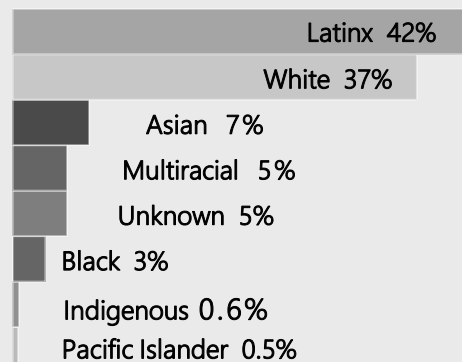

STUDENT ETHNICITY

STATISTICS

33%

First Generation
students

14

Average Unit
Load

83%

Students at Full
Time status