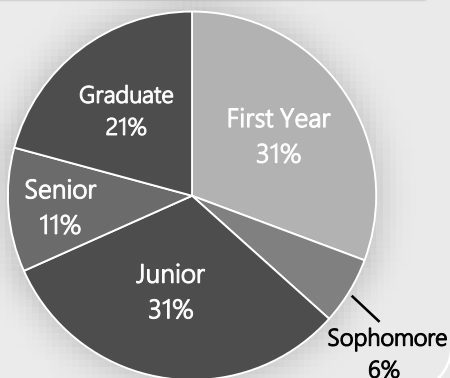

FEMALE: 882

MALE: 528

NONBINARY:
35

DECLINED: 55

LOCATIONS

Powered by Bing
© GeoNames, Microsoft, TomTom

ENROLLMENT

1,500 TOTAL ENROLLED

STUDENT ETHNICITY

STATISTICS

33%

First Generation
students

14

Average Unit
Load

83%

Students at Full
Time status